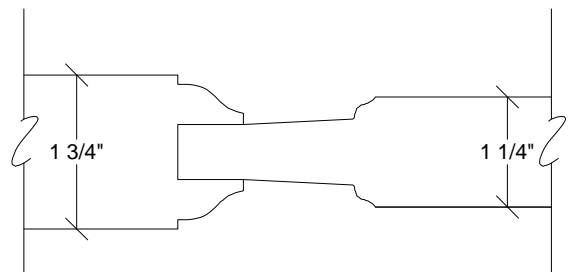

← 2' 8" →

Type 'R' Sticking with 'B1' Panel

All Dimensions Shown are Face Dimensions

Proudly Manufactured in the U.S.A by:

6450 Camp Bullis Road San Antonio, Texas 78257
 TOLL FREE: 1-888-787-2366 - (210) 698-8500
 TOLL FREE FAX: 1-888-787-2329 - (210) 698-8507

Client: SUPA
 Contact: JACOB Date: July 30, 2009
 Order: YOUR DOOR
 Door: SUPA 4 PANEL
 Page: 4-PAN Scale: Not to Scale

Notes: